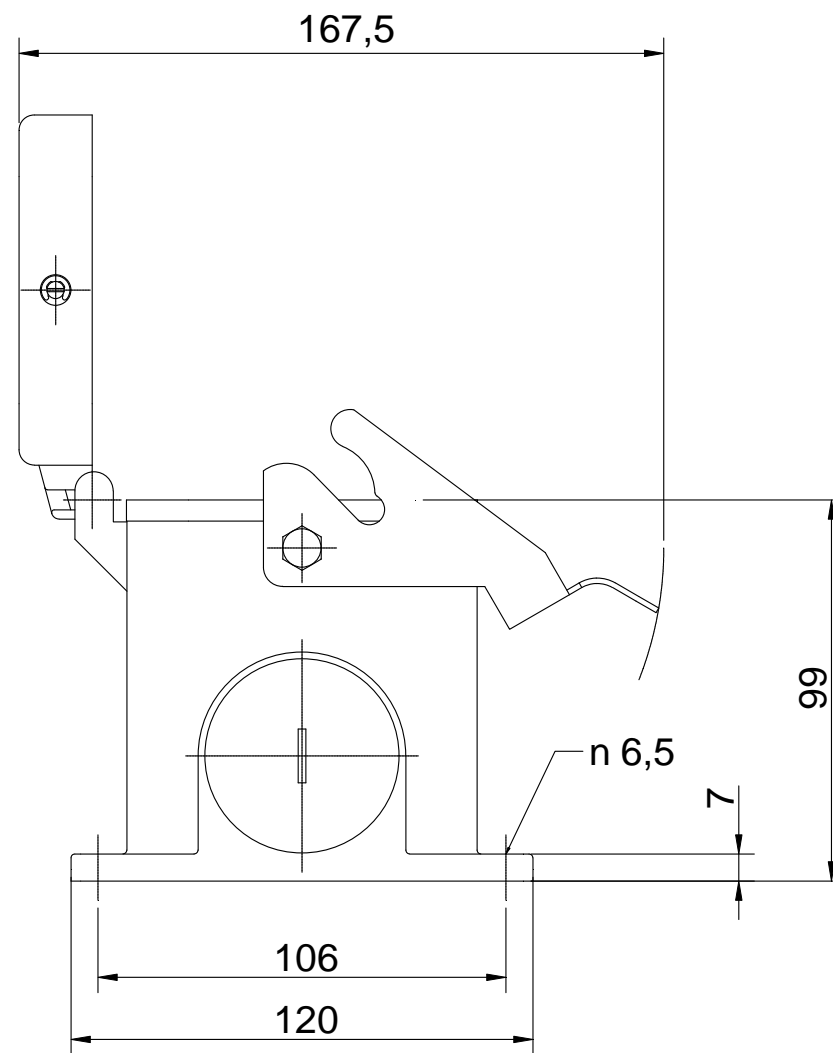

Diritti riservati All rights reserved

Date 14.12.2006	<b>CHPR 48 LS</b>	Scale	
Sign.	surface mount.h. 1l+cover 2xPG36 180°C	1:2	