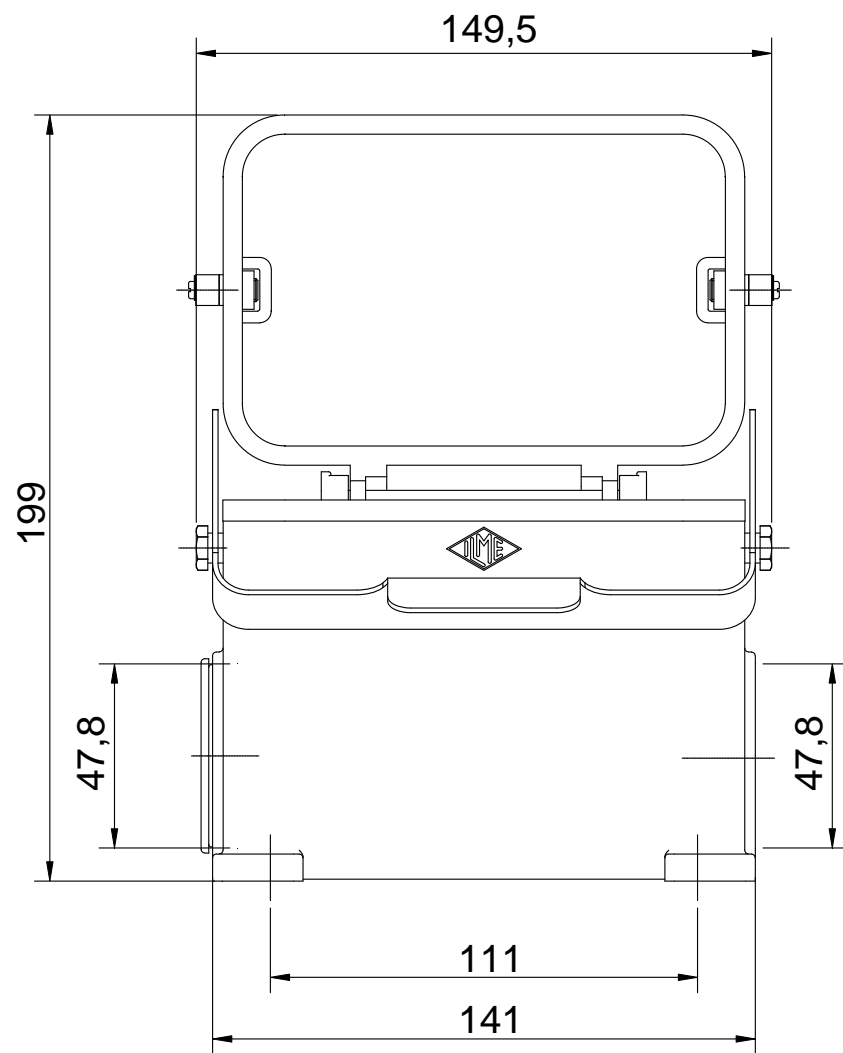

Diritti riservati All rights reserved

Date 14.12.2006	<b>CHPR 48 LS</b>	Scale	
Sign.	surface mount.h. 1l+cover 2xPG36 180°C	1:2	